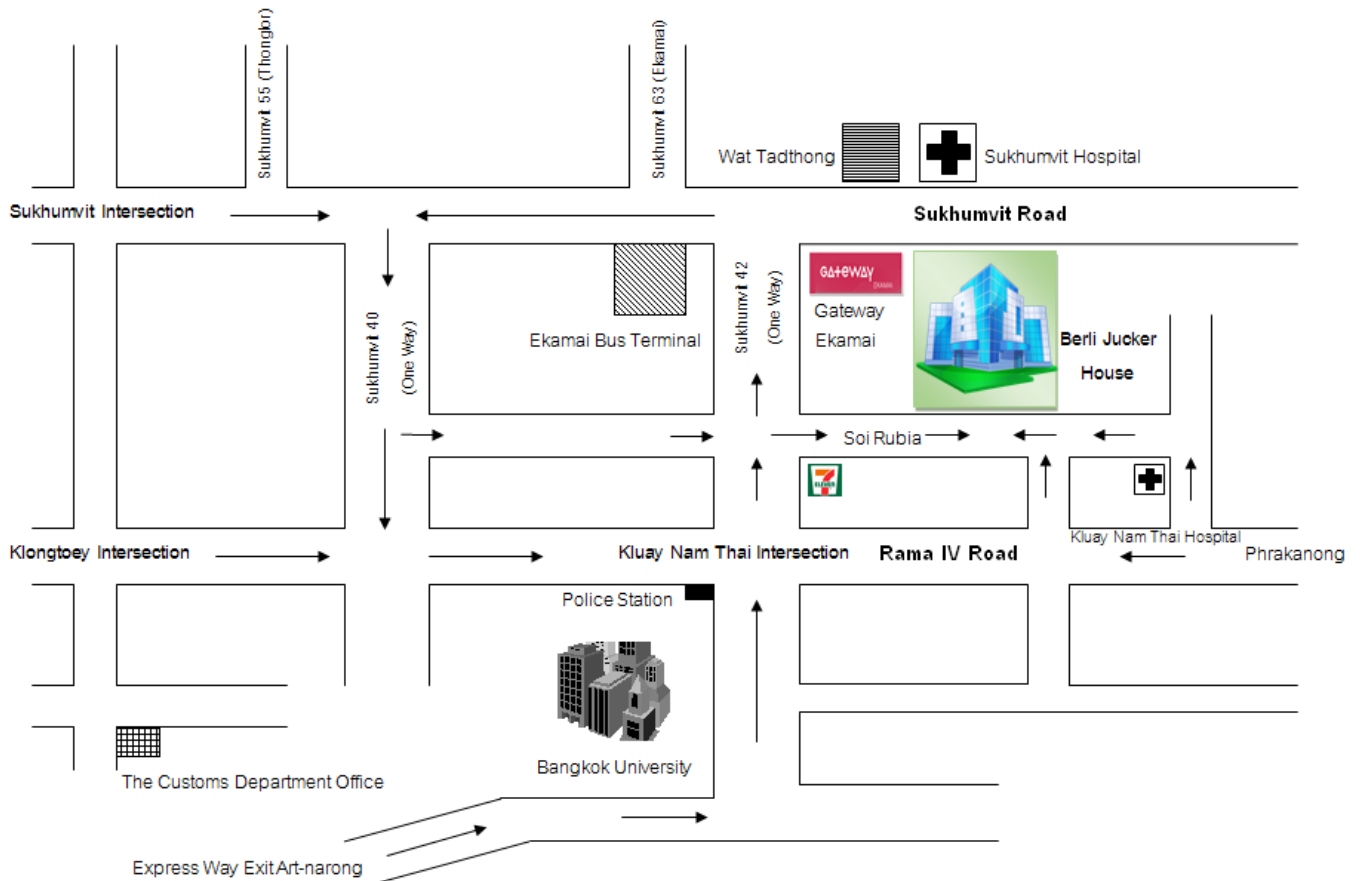

Map to Berli Jucker Public Company Limited

At the Meeting Room Nos. 1201-1202, 12th Floor, Berli Jucker House, No. 99 Soi Rubia, Sukhumvit 42 Road, Kwaeng Phrakanong, Khet Klongtoey, Bangkok 10110, Thailand Tel. 02-367-1111

Travelling Information to the Berli Jucker House

1) **BTS :** Ekamai Station (Exit 2)

2) **Bus :**

Non air-condition: No. 71, 72, 133, 25, 149, 109, 115, 40, 46 and 23

Air-condition: No. 1, 72 and 22