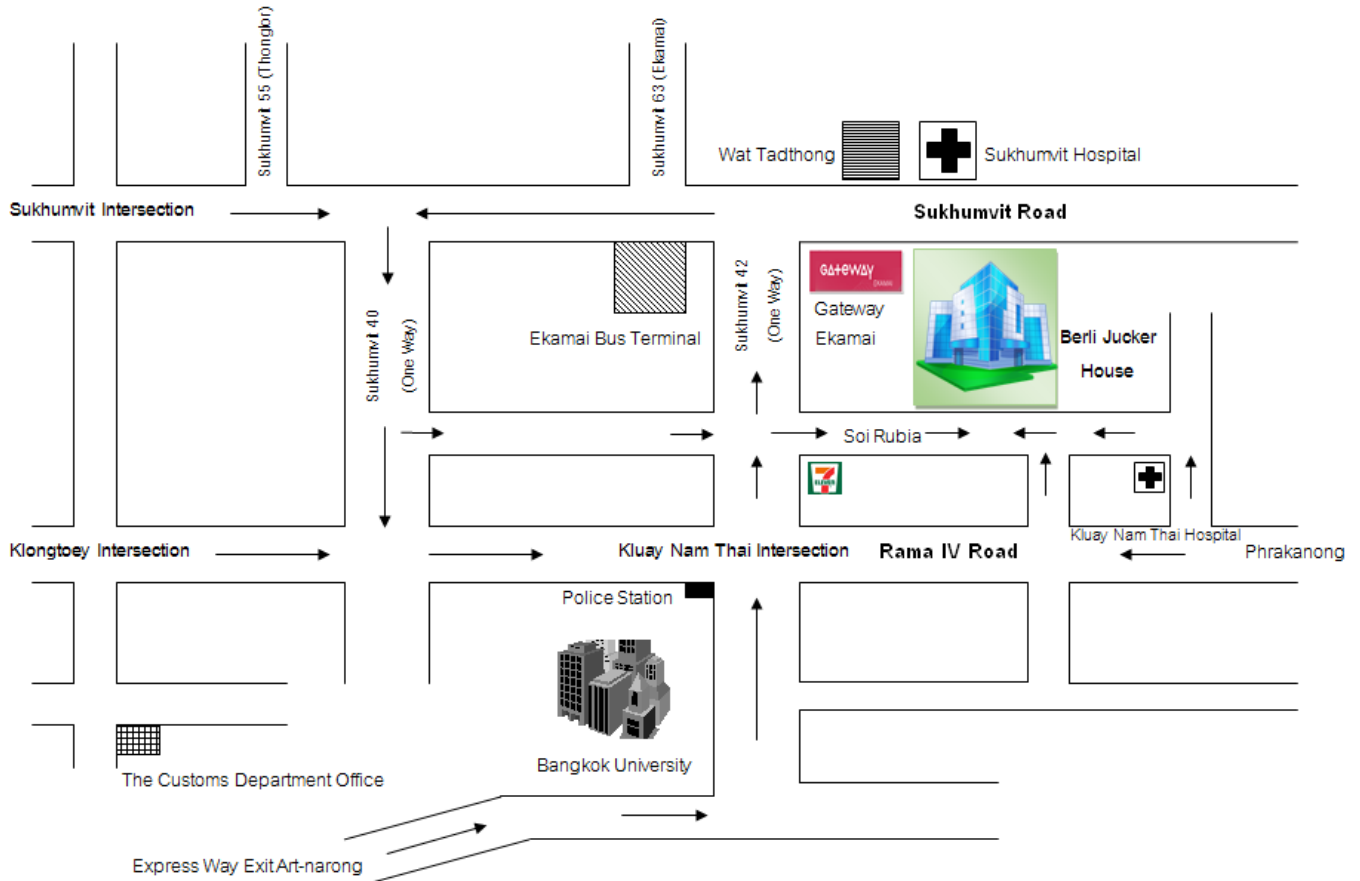

## Map to Berli Jucker Public Company Limited

At the Meeting Room Nos. 1201-1202, 12<sup>th</sup> Floor, Berli Jucker House, No. 99 Soi Rubia, Sukhumvit 42 Road, Kwaeng Phrakanong, Khet Klongtoey, Bangkok 10110, Thailand

### Travelling Information to the Berli Jucker House

1) **BTS :** Ekamai Station (Exit 2)

2) **Bus :**

**Non air-condition:** No. 71, 72, 133, 25, 149, 109, 115, 40, 46 and 23

**Air-condition:** No. 1, 72 and 22